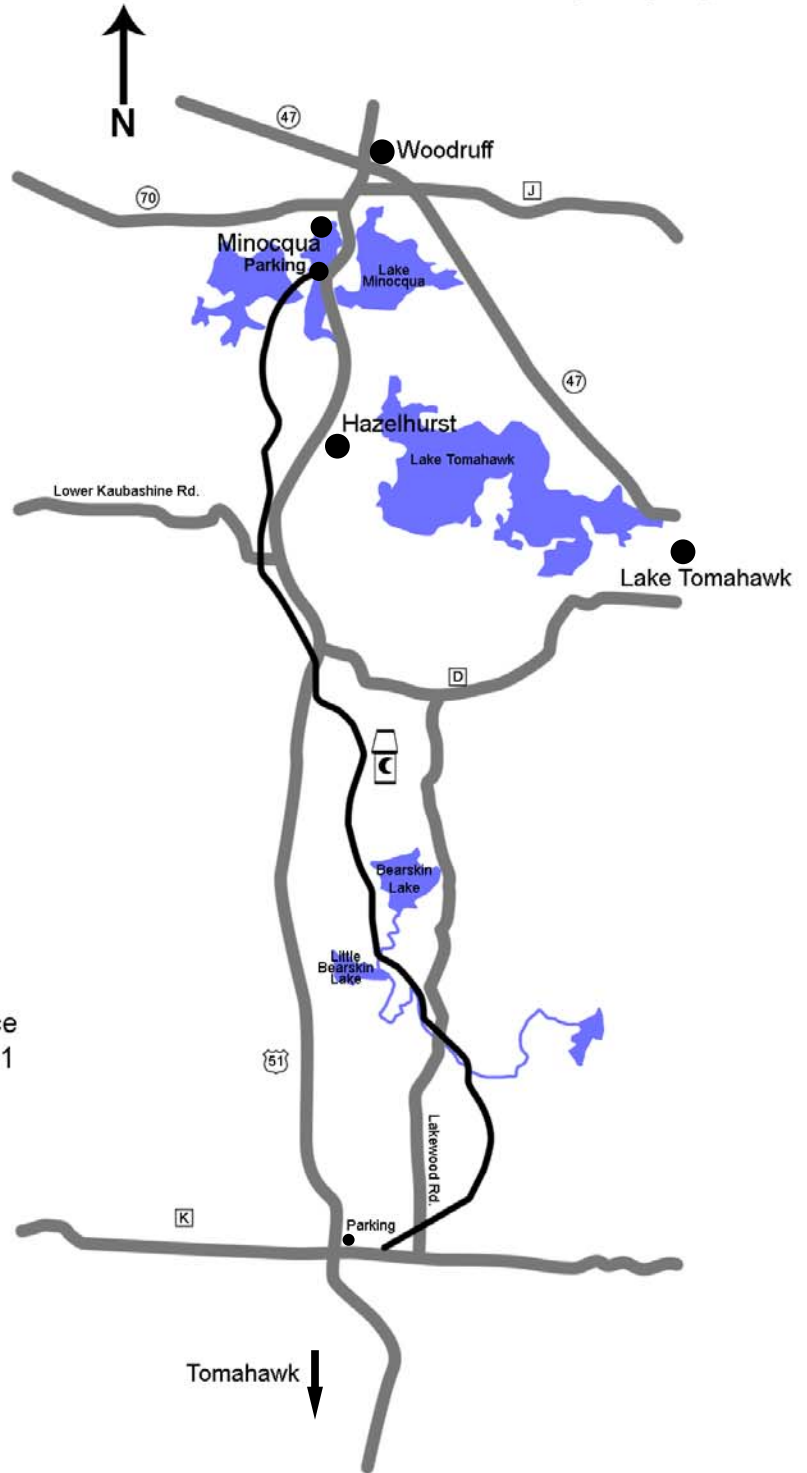

Bearskin Trail

This map courtesy of
BIKES-N-BOARDS
 1670 N. Stevens St., Rhinelander, WI 54501
 (715) 369-1999 bikes-n-boards.com
 The Northwoods most complete cycling source

Trail changes? Distances? Trail descriptions? Feedback appreciated: maps@bikes-n-boards.com

Distance: 18 miles one way
 Trailheads: behind post office on
 Front St. in Minocqua, near convenience
 store at corner of County K and Hwy. 51

MAP KEY

 Roads	 Double Track	 Single Track	 No Riding	 XC Ski Only	 Snowmobile
---	--	--	---	---	--