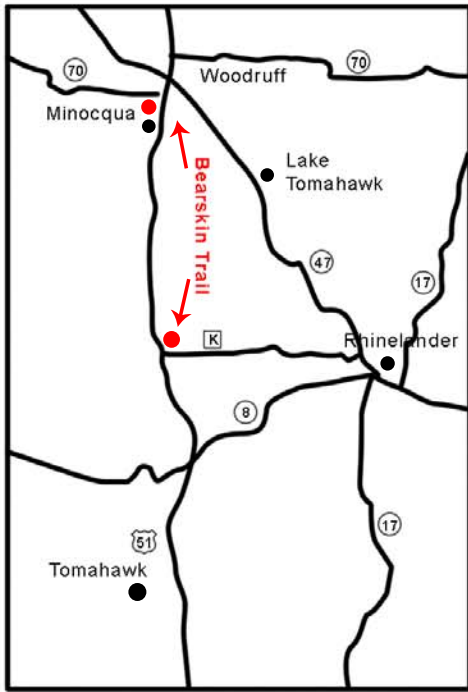

Bearskin Trail

This map courtesy of
BIKES-N-BOARDS
 1670 N. Stevens St., Rhinelander, WI 54501
 (715) 369-1999 bikes-n-boards.com
 The Northwoods most complete cycling source

Trail changes? Distances? Trail descriptions? Feedback appreciated: maps@bikes-n-boards.com

Distance: 18 miles one way
 Trailheads: behind post office on
 Front St. in Minocqua, near convenience
 store at corner of County K and Hwy. 51

MAP KEY

 Roads	 Double Track	 Single Track	 No Riding	 XC Ski Only	 Snowmobile
---	--	--	---	---	--