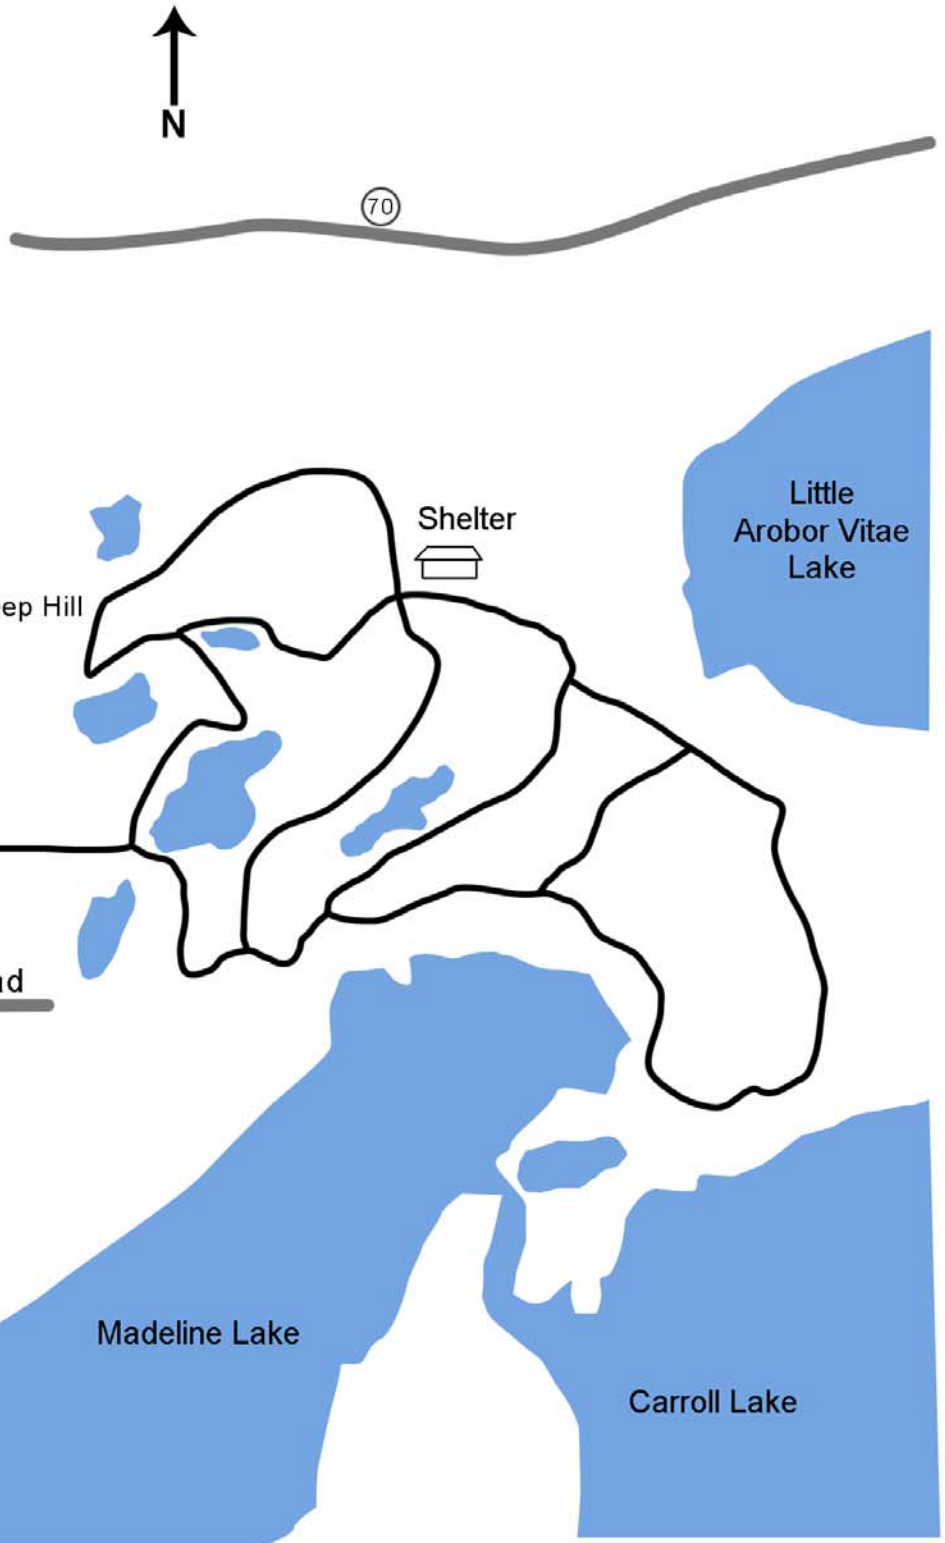

Madeline Lake

Approximately 16.5 miles
of double track/XC ski trails

This map courtesy of
BIKES-N-BOARDS
1670 N. Stevens St., Rhinelander, WI 54501
(715) 369 - 1999 bikes-n-boards.com
The Northwoods most complete cycling source

Trail changes? Distances? Trail descriptions? Feedback appreciated: maps@bikes-n-boards.com

MAP KEY

 Roads	 Double Track	 Single Track	 No Riding	 XC Ski Only	 Snowmobile
---	--	--	---	---	--