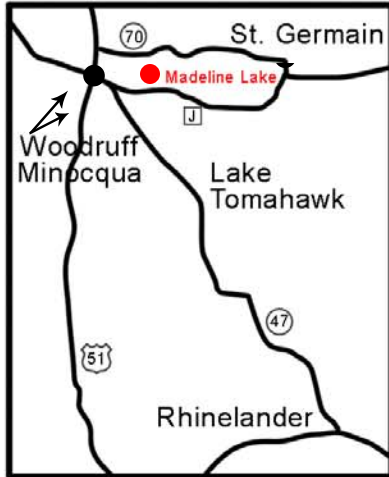

Madeline Lake

Approximately 16.5 miles
of double track/XC ski trails

This map courtesy of
BIKES-N-BOARDS
1670 N. Stevens St., Rhinelander, WI 54501
(715) 369 - 1999 bikes-n-boards.com
The Northwoods most complete cycling source

Trail changes? Distances? Trail descriptions? Feedback appreciated: maps@bikes-n-boards.com

MAP KEY

 Roads	 Double Track	 Single Track	 No Riding	 XC Ski Only	 Snowmobile
---	--	--	---	---	--