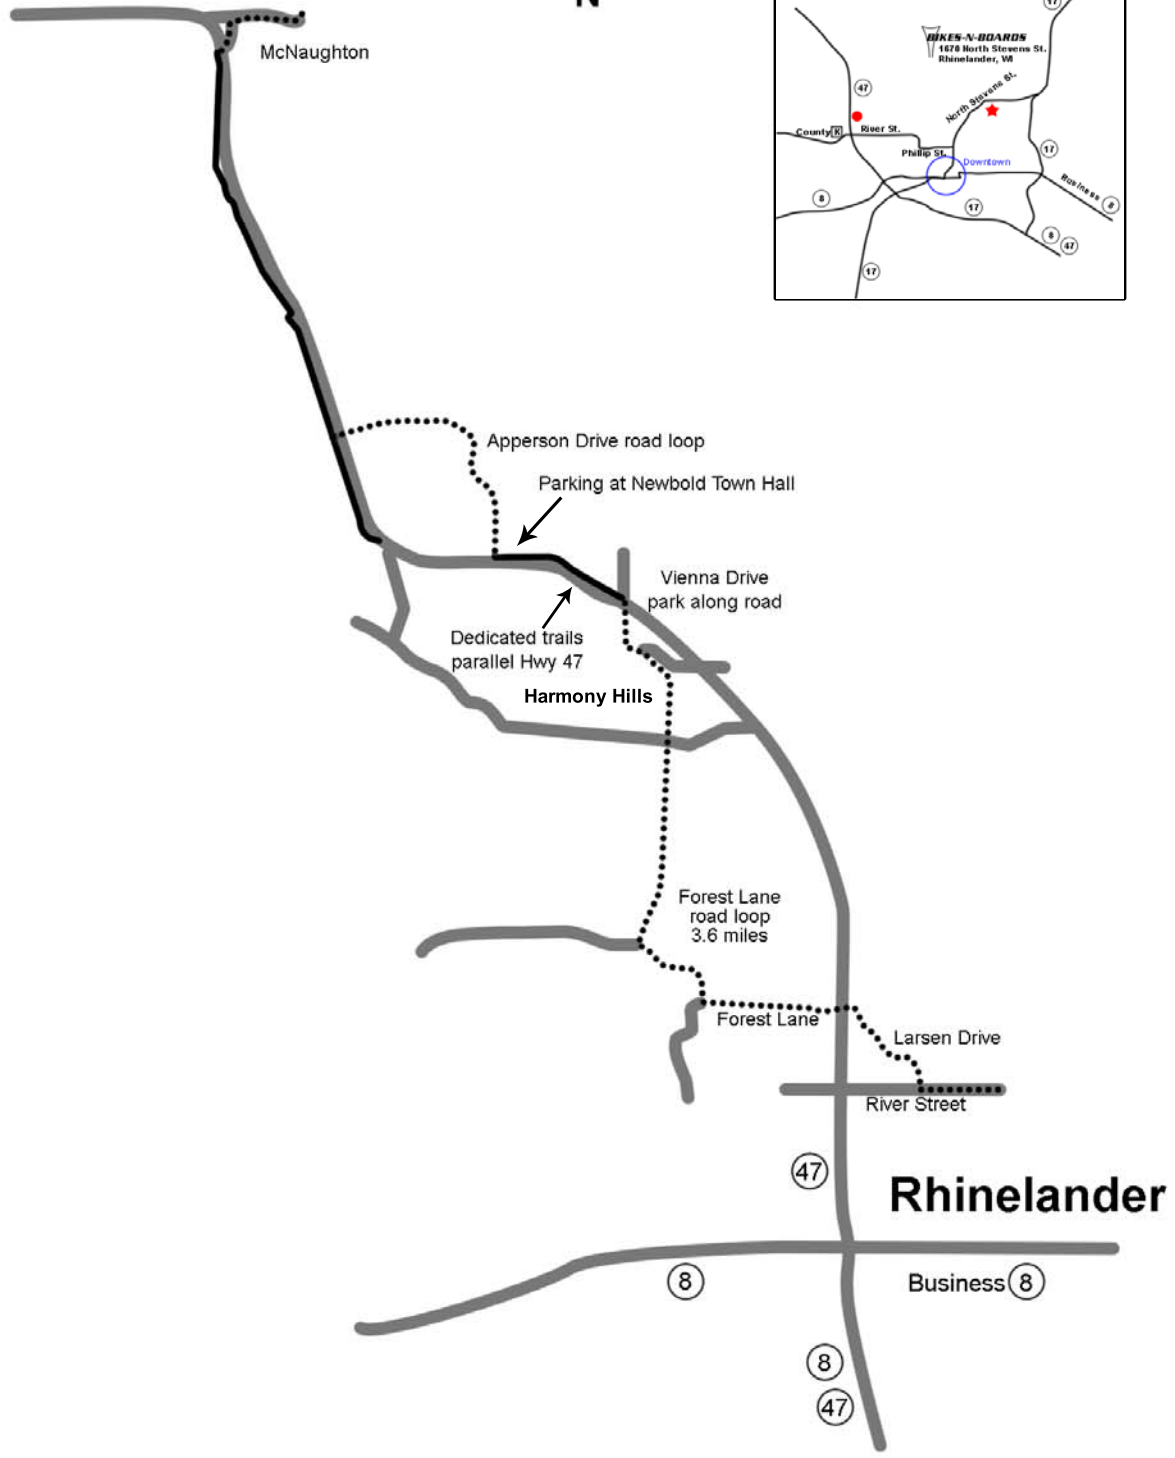

Newbold Walking/Biking Trails

This map courtesy of
BIKES-N-BOARDS
 1670 N. Stevens St., Rhinelander, WI 54501
 (715) 369 - 1999 bikes-n-boards.com
 The Northwoods most complete cycling source

Trail changes? Distances? Trail descriptions? Feedback appreciated: maps@bikes-n-boards.com

- Roads
- Double Track
- Shared Trail & Road