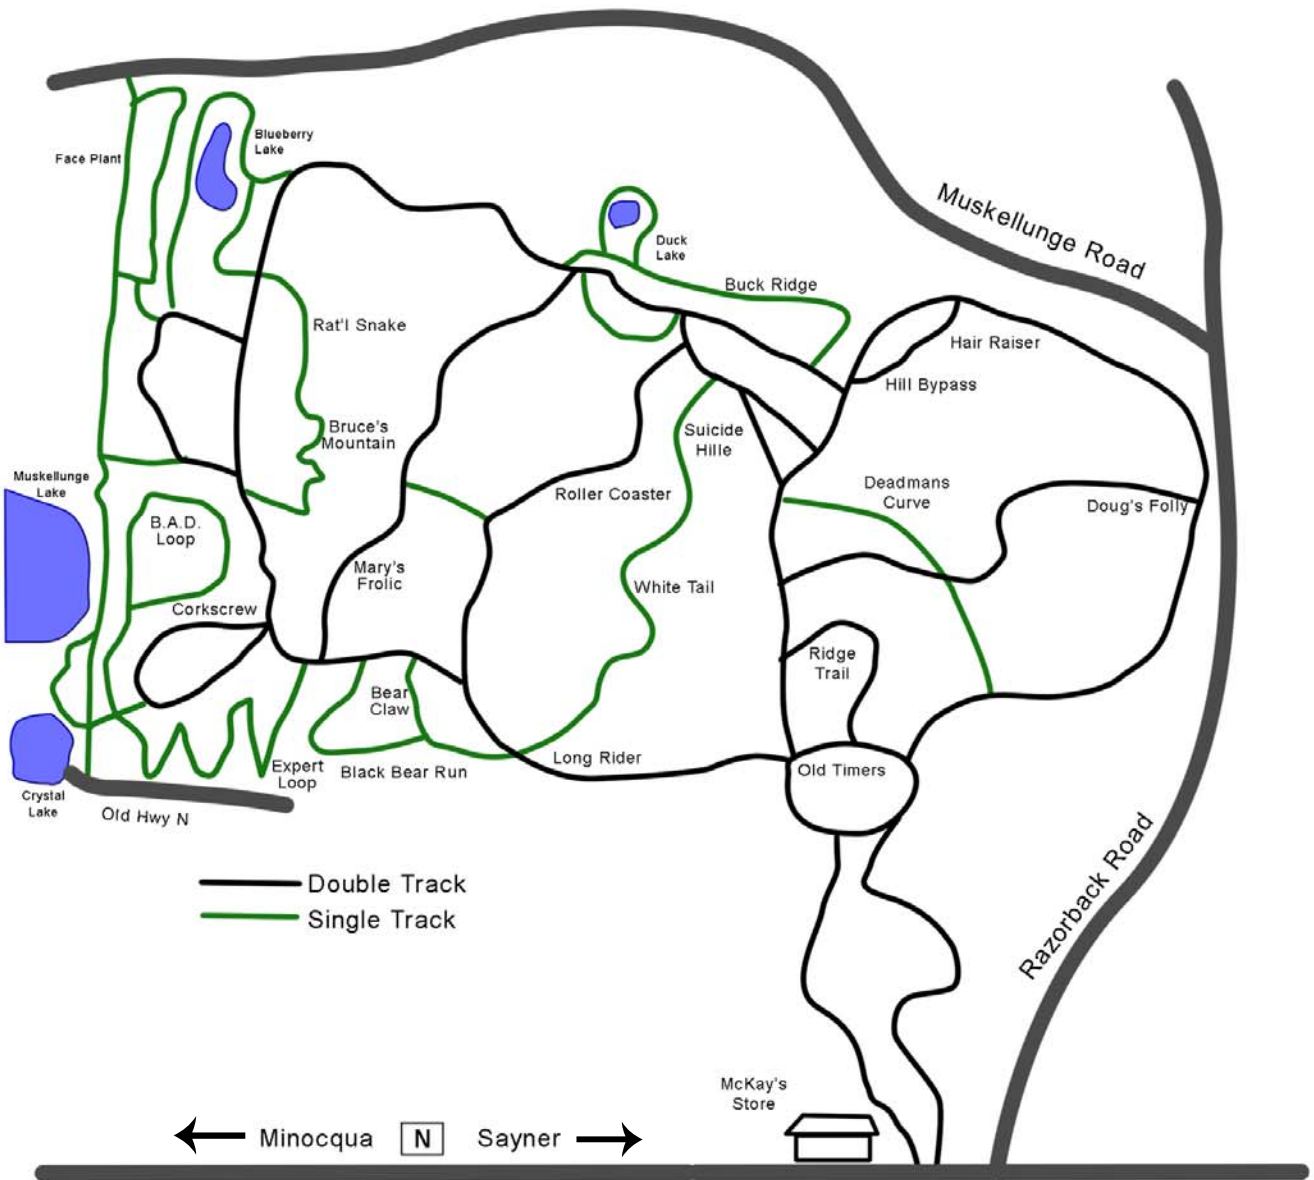

Razorback Ridges

This map courtesy of
BIKES-N-BOARDS
 1670 N. Stevens St., Rhinelander, WI 54501
 (715) 369 - 1999 bikes-n-boards.com
 The Northwoods most complete cycling source

Trail changes? Distances? Trail descriptions? Feedback appreciated: maps@bikes-n-boards.com

— Double Track
 — Single Track

← Minocqua [N] Sayner →

MAP KEY

Roads	Double Track	Single Track	No Riding	XC Ski Only	Snowmobile
-------	--------------	--------------	-----------	-------------	------------